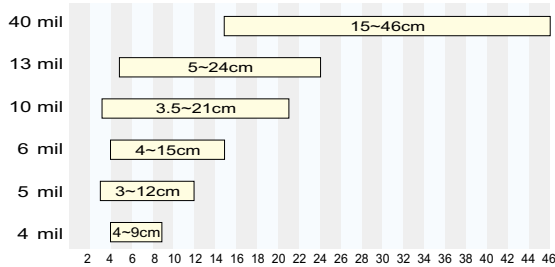

SPECIFICATIONS

Optical

Scan Zone (Based on 90% code 39 barcode)

Nominal scan rate	100 scans/sec
Wavelength	660nm±10nm for CCD
Maximum pitch	±65 degrees
Maximum skew	±50 degrees
Photo sensor	3,648 pixels CCD