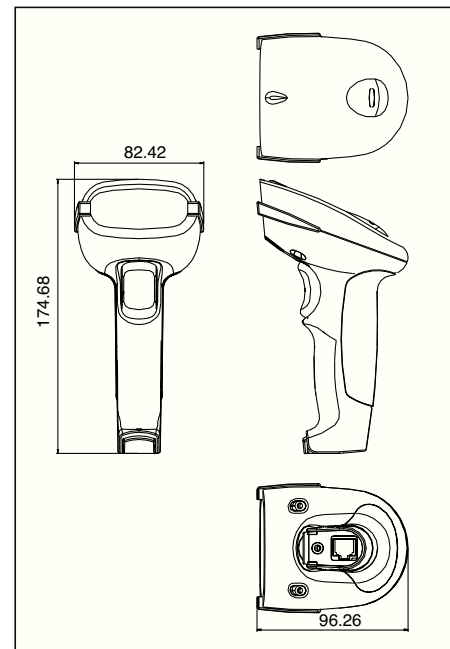

SPECIFICATIONS

Optical

Scan Zone (Based on 90% code 39 barcode)

Nominal scan rate	100 scans/sec
Wavelength	660nm±10nm for CCD
Maximum pitch	±65 degrees
Maximum skew	±50 degrees
Photo sensor	3,648 pixels CCD

Engineering Design

Power source	+5VDC, ±5%
Processor	Intel 80C31
Decoder	Proprietary
Body material	ABS
Current consumption	220mA
Weight	160g (except cable)
Shock resistance	1 meter drop onto concrete

Operating Environment

Readable Barcodes

Code 39, Full ASCII Code 39, UPC/EAN/JAN, CODABAR, Interleaved 2/5, Code 128, Code 11, Code 93, MSI/PLESSEY, Code 4, and etc.
Special code can be requested.

DIMENSIONS

Interfaces

TS-4500K	Keyboard Wedge
TS-4500R	RS-232
TS-4500U	USB
TS-4500W	Wand Emulation
TS-4500T	TTL (undecoded)